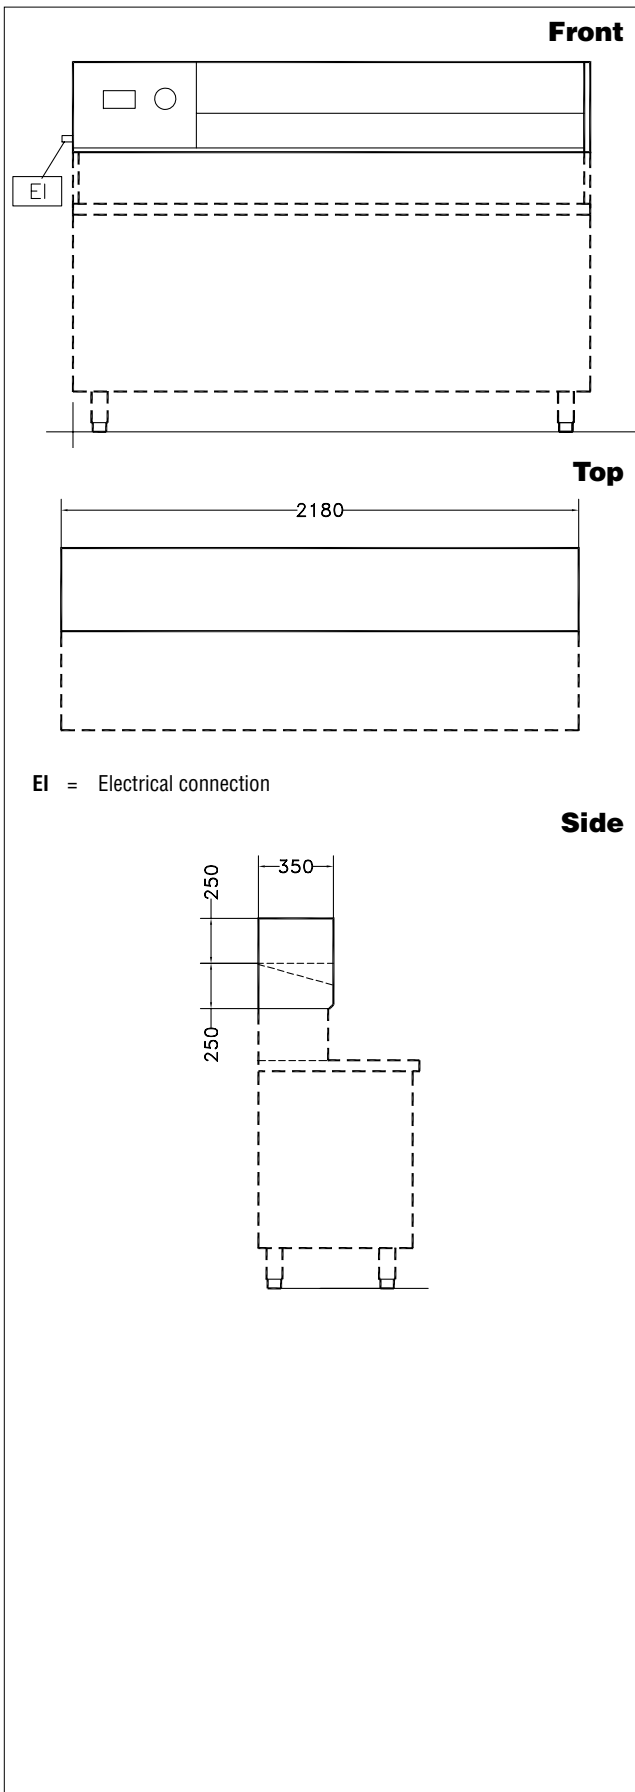

Electrolux

Tuttopizza Showcase Bench Type Refrigerated Showcase 2180mm

Electric

Supply voltage:

291491(ZVR2180)

230 V/1N ph/50 Hz

Connected load:

0.15 kW

Key Information:

External dimensions, Height:

250 mm

External dimensions, Width:

2180 mm

External dimensions, Depth:

350 mm

Net weight:

48 kg

Refrigeration Data

Control type:

Digital

Refrigerant type:

R134a

Refrigeration power:

278 W

Operating temperature min.:

0 °C

Operating temperature max.:

10 °C

Tuttopizza Showcase
Bench Type Refrigerated Showcase 2180mm

The company reserves the right to make modifications to the products without prior notice. All information correct at time of printing.

2012.11.14