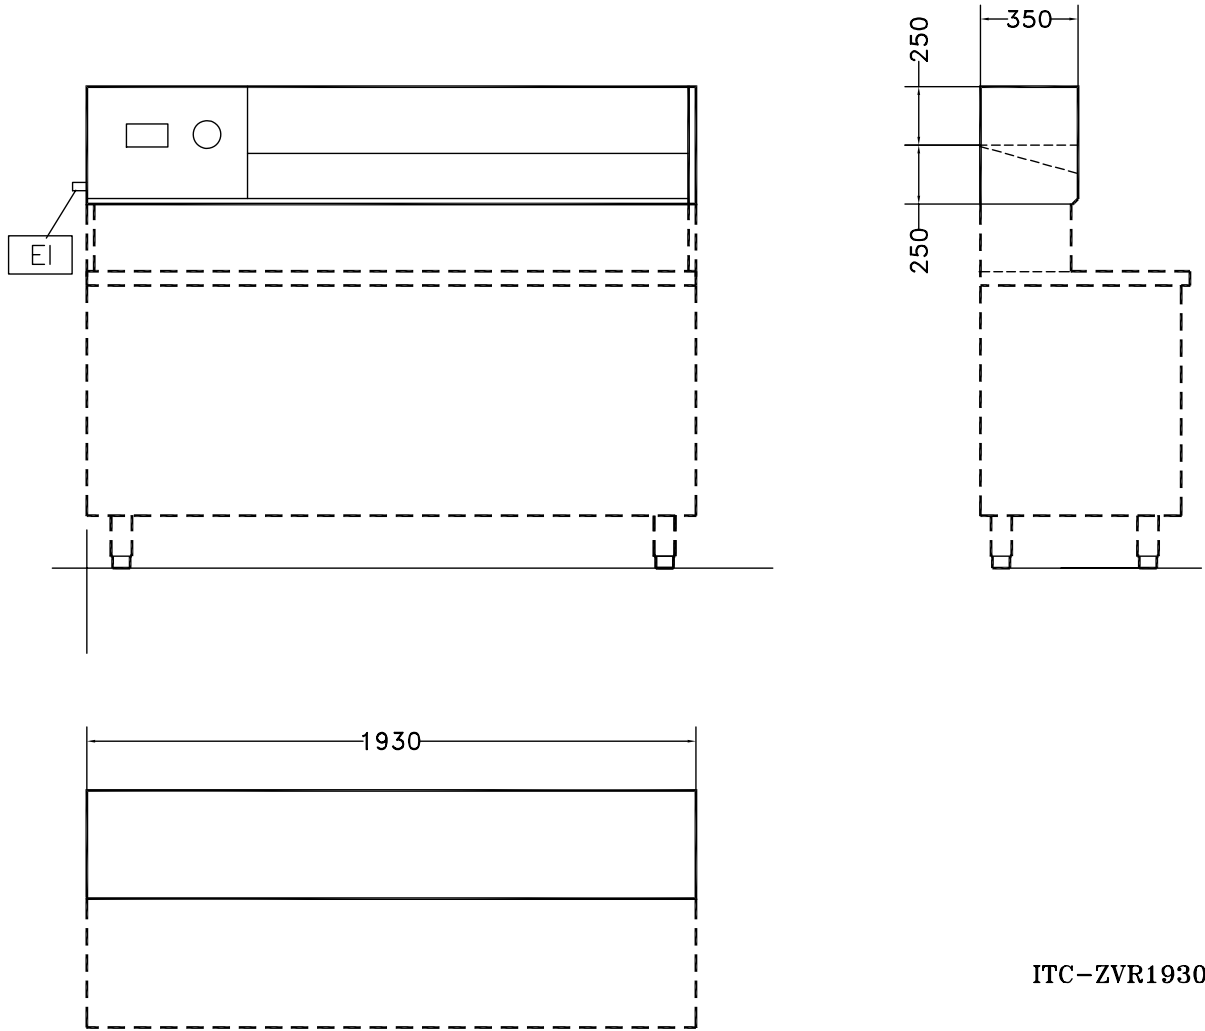

HBAE030

2011-06-09

	ZVR1780 291490	ZVR2180 291491	ZVR1930 291492	ZVR2400 291493
TECHNICAL DATA				
Operating temperature - min/max °C	0/10	0/10	0/10	0/10
Control type	Digital	Digital	Digital	Digital
External dimensions - mm				
width	1780	2180	1930	2400
depth	350	350	350	350
height	250	250	250	250
Refrigerant type	R134a	R134a	R134a	R134a
Refrigeration power - W	278	278	278	278
Power - kW				
installed-electric	0.146	0.15	0.155	0.164
Net weight - kg.	42	48	44	51
Power supply - V, phases, Hz	230 V, 1N, 50	230 V, 1N, 50	230 V, 1N, 50	230 V, 1N, 50
ACCESSORIES				
GLASS PANELS FOR REFR.SHOWCASE 1780 MM	291496			
GLASS PANELS FOR REFR.SHOWCASE 1930 MM			291498	
GLASS PANELS FOR REFR.SHOWCASE 2180 MM		291497		
GLASS PANELS FOR REFR.SHOWCASE 2400 MM				291499
REFR.SHOW CASE GN CONTAINERS-4X1/4+2X1/2	921850			
REFR.SHOW CASE GN CONTAINERS-5X1/4+2X1/2			921851	
REFR.SHOW CASE GN CONTAINERS-5X1/4+3X1/2		921852		
REFR.SHOW CASE GN CONTAINERS-6X1/4+3X1/2				921853
REFR.SHOW CASE GN CONTAINERS-7X1/4+2X1/2		921855		

230 V, 1N, 50

HBAE030

2011-06-09

Subject to change without notice

Electrolux Pizza Counters
Tuttopizza Showcases

291492

ITC-ZVR1930

LEGEND

EI - Electrical connection

ZVR1930
291492

230 V, 1N, 50

HBAE030

2011-06-09

Subject to change without notice

Electrolux Pizza Counters
Tuttopizza Showcases

291493