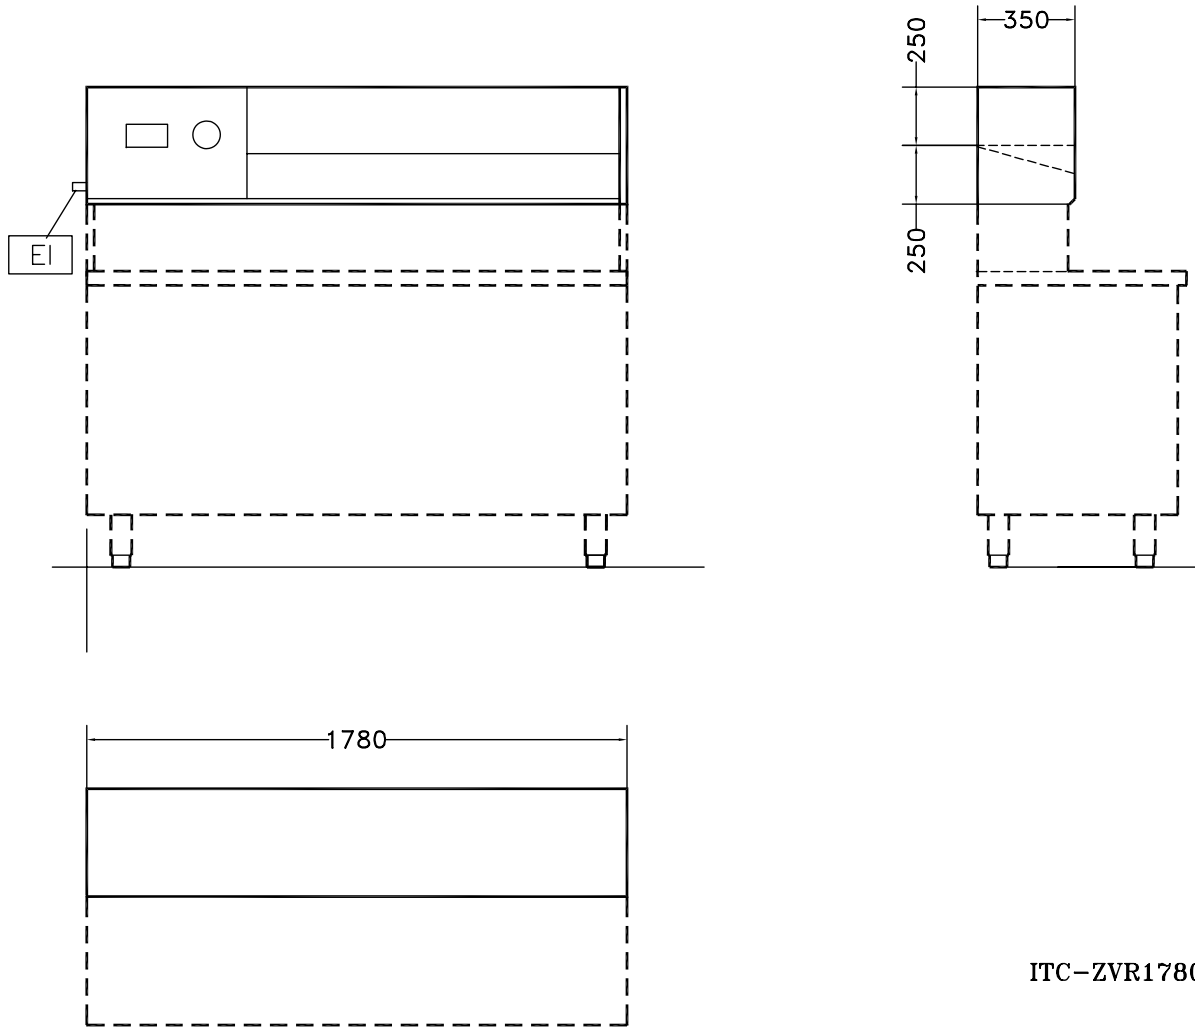

Electrolux Pizza Counters
Tuttopizza Showcases

291490

ITC-ZVR1780

LEGEND

EI - Electrical connection

ZVR1780
291490

230 V, 1N, 50

HBAE030

2011-06-09

Subject to change without notice