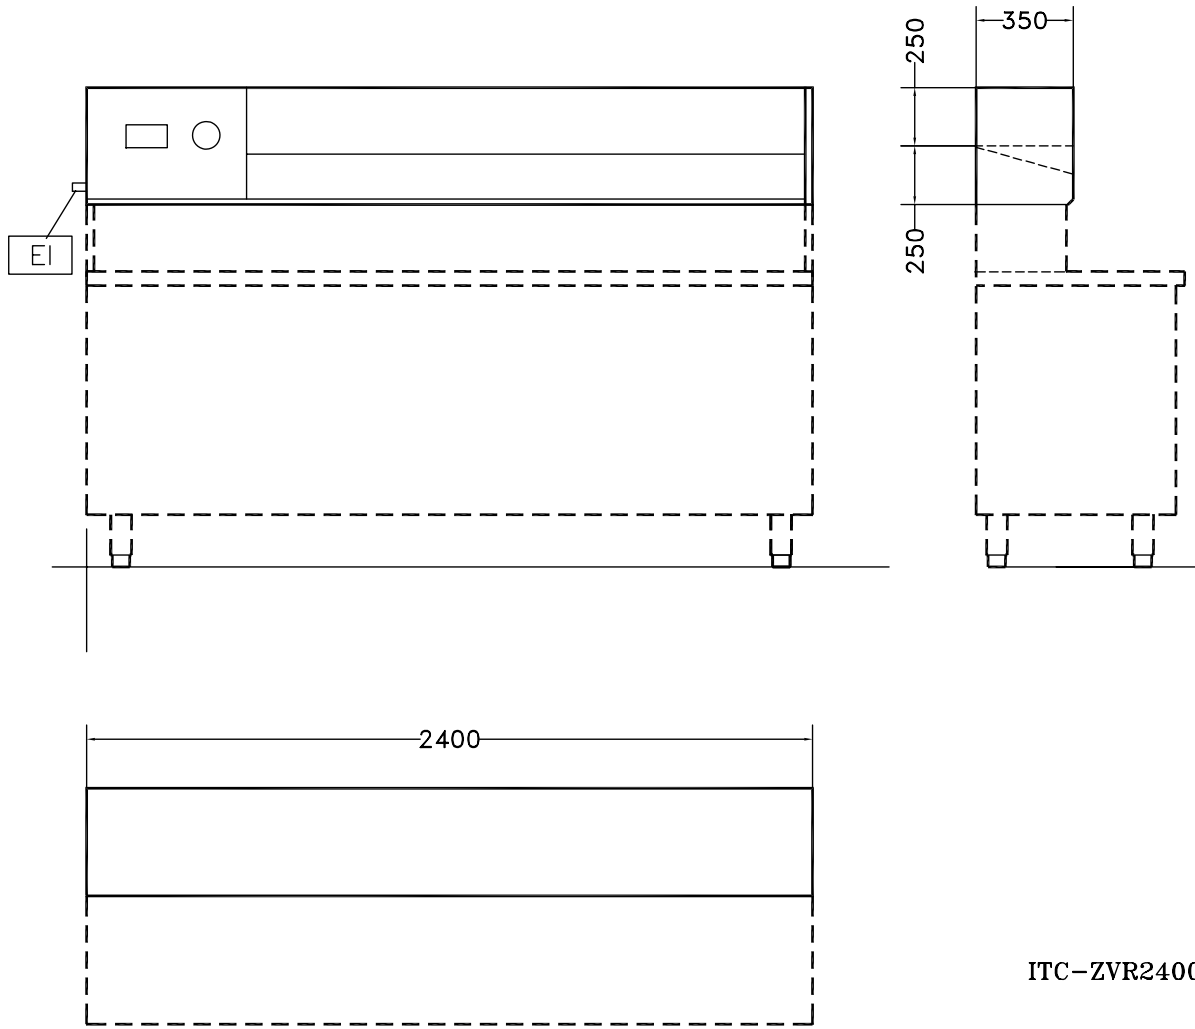

HBAE030

2011-06-09

	ZVR1780 291490	ZVR2180 291491	ZVR1930 291492	ZVR2400 291493
TECHNICAL DATA				
Operating temperature - min/max °C	0/10	0/10	0/10	0/10
Control type	Digital	Digital	Digital	Digital
External dimensions - mm				
width	1780	2180	1930	2400
depth	350	350	350	350
height	250	250	250	250
Refrigerant type	R134a	R134a	R134a	R134a
Refrigeration power - W	278	278	278	278
Power - kW				
installed-electric	0.146	0.15	0.155	0.164
Net weight - kg.	42	48	44	51
Power supply - V, phases, Hz	230 V, 1N, 50	230 V, 1N, 50	230 V, 1N, 50	230 V, 1N, 50
ACCESSORIES				
GLASS PANELS FOR REFR.SHOWCASE 1780 MM	291496			
GLASS PANELS FOR REFR.SHOWCASE 1930 MM			291498	
GLASS PANELS FOR REFR.SHOWCASE 2180 MM		291497		
GLASS PANELS FOR REFR.SHOWCASE 2400 MM				291499
REFR.SHOW CASE GN CONTAINERS-4X1/4+2X1/2	921850			
REFR.SHOW CASE GN CONTAINERS-5X1/4+2X1/2			921851	
REFR.SHOW CASE GN CONTAINERS-5X1/4+3X1/2		921852		
REFR.SHOW CASE GN CONTAINERS-6X1/4+3X1/2				921853
REFR.SHOW CASE GN CONTAINERS-7X1/4+2X1/2		921855		

EI - Electrical connection

ZVR1930
291492

230 V, 1N, 50

HBAE030

2011-06-09

Subject to change without notice

Electrolux Pizza Counters
Tuttopizza Showcases

291493