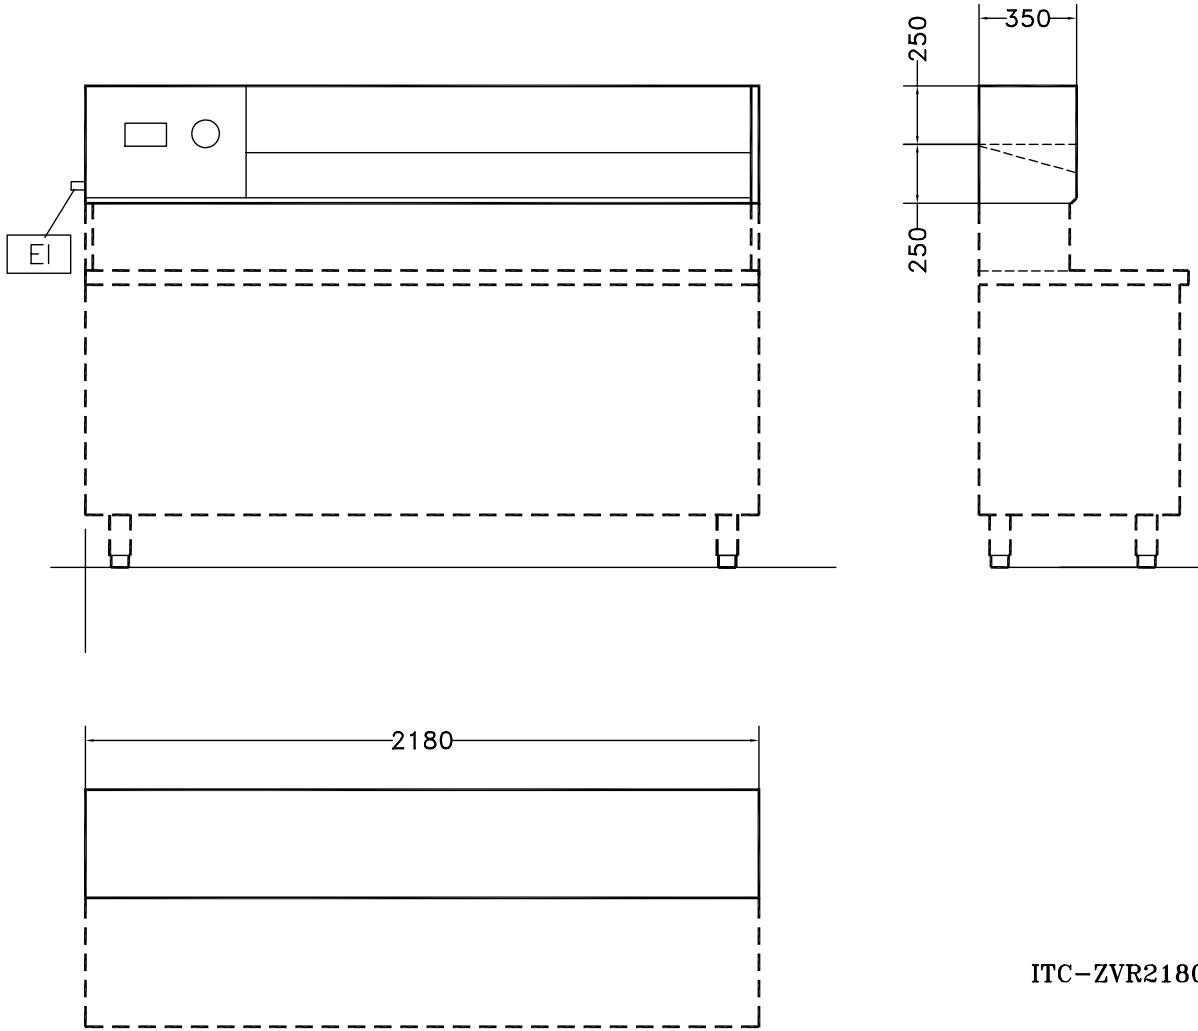

Electrolux Pizza Counters
Tuttopizza Showcases

291491

ITC-ZVR2180

LEGEND
EI - Electrical connection

ZVR2180
291491

230 V, 1N, 50

HBAE030

2011-06-09

Subject to change without notice